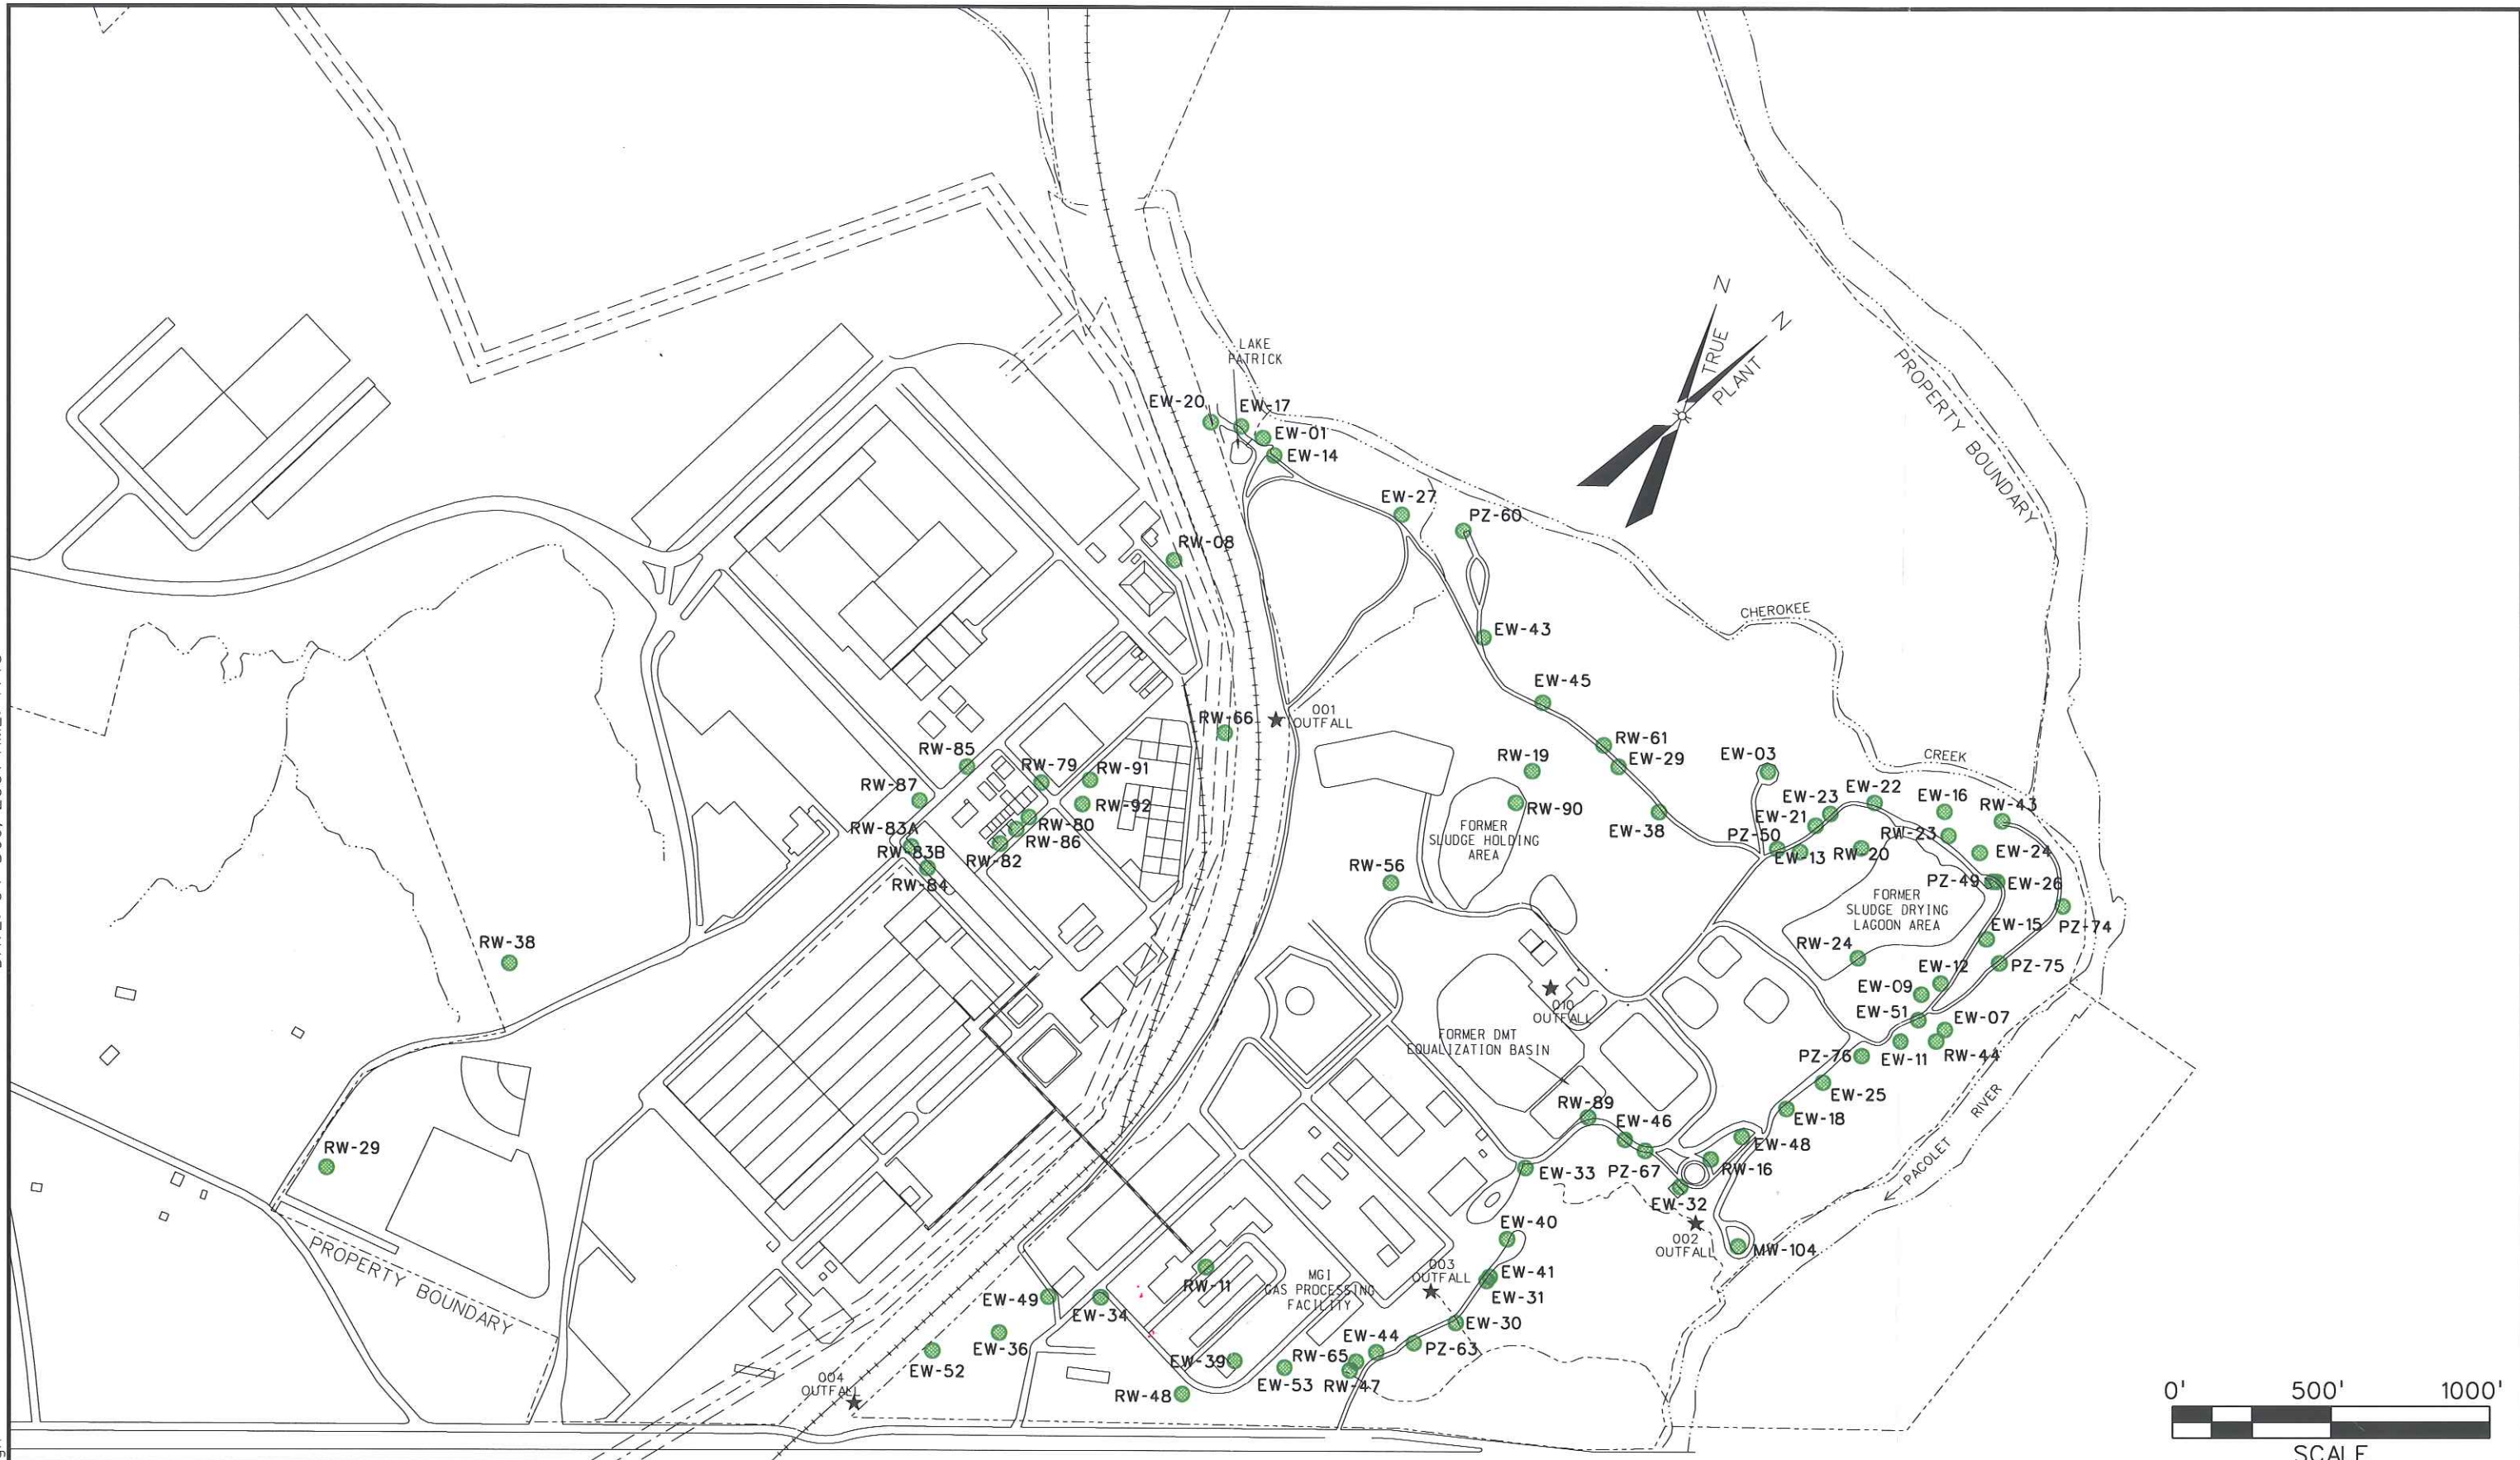

DATE: 04 Dec, 2001 TIME: 1445

...\\40064SP71.dgn

FIGURE 3
BEDROCK SAMPLING LOCATION MAP

CNA HOLDINGS, INC.
SPARTANBURG, SOUTH CAROLINA
DECEMBER, 2001

40064